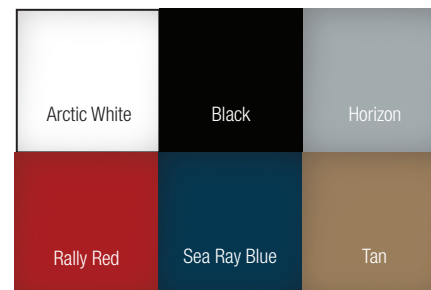

Exterior Colors

Sea Ray

EVERY MOMENT PERFECTLY CRAFTED