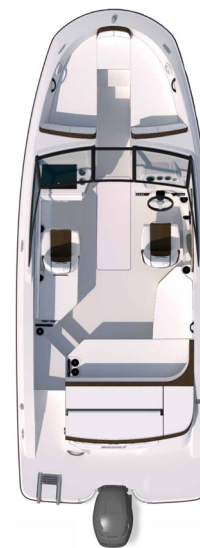

ELECTRONICS

Chartplotter / Sonar (5") Option; (Includes: Simrad G05 (5") Touchscreen Display; Chartplotter w/ Preloaded Charts; Transducer w/ Water Temperature, Depth & Fishfinder; 5" Tachometer & 4" Multifunction Gauges)
Digital Dash w/Mercury VesselView Link (9")Option; (Includes: Simrad G09 (9")Touchscreen Display w/ Mercury Vessel View Link Data; Chartplotter w/ Preloaded Charts; Transducer w/ Depth, Water Temperature and Fishfinder)
Depth Finder
Premier Audio Upgrade (Includes: 2 Pair of Fusion 6.5" Signature Series Speakers, 10" Signature Series Subwoofer & Signature Series 5 Channel 1600W Amp)

ADDITIONAL OPTIONS

Battery On / Off Switch
C E Option Group
Livewell Option
Premium Ski Mirror
Tower Board Racks

TRAILER OPTIONS

5000 Lb Trailer Tandem Axle W/ Single Axle Disc Brakes (Galvanized)
5000 Lb Trailer Tandem Axle W/ Tandem Axle Disc Brakes (Galvanized)
5000 Lb Trailer Tandem Axle W/ Tandem Axle Disc Brakes (Painted)
5000lb Premium Trailer Tandem Axle W/ Single Axle Disc Brakes (Painted)
5000lb Premium Trailer Tandem Axle W/ Tandem Axle Disc Brakes (Painted)

Standard Port Bucket Seat